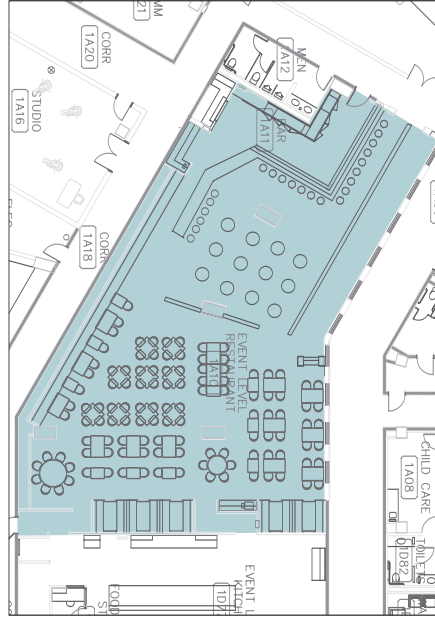

PERFECT OPTION: LEXUS LOUNGE

(FORMERLY BACKSTAGE)

FedExForum.

Group Size: Up to 130 seated, 200 reception-style

Setting: Casual restaurant located on the Event Level; Unique behind-the-scenes setting

Amenities: 13 TV monitors; House sound system